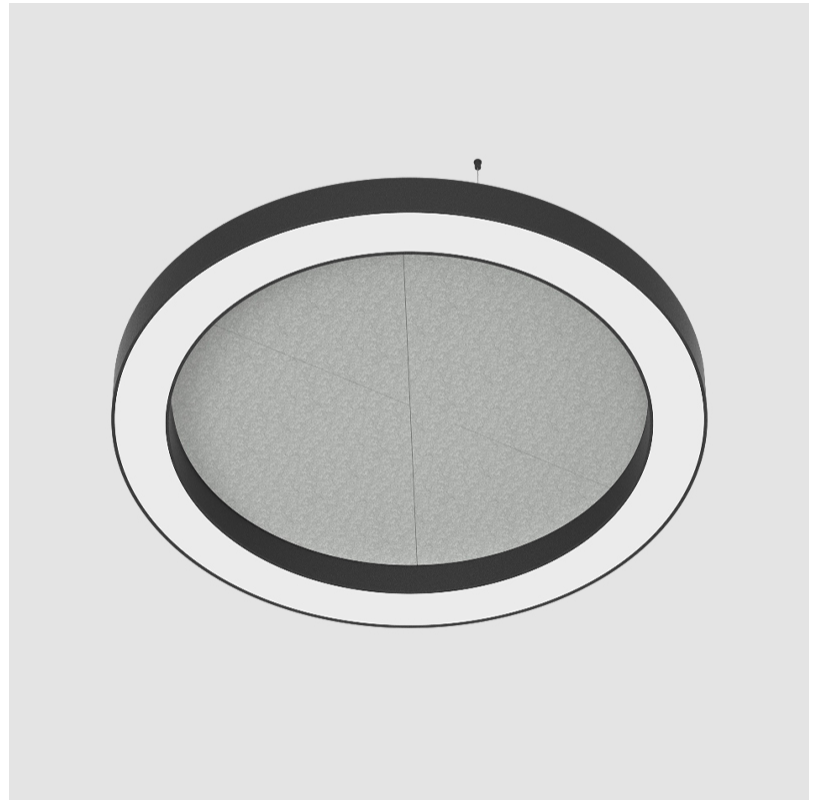

GENERAL

Series: Glorious Acoustic
Partner: Prolicht
Division: Architectural
Installation: Suspension
Product Type: Acoustic
Mounting Location: Ceiling
Light Distribution: Direct / Indirect

PHYSICAL

Shape: Round
Diameter (mm): 950
Diameter (in): 37 3/8"
Width (mm): 120
Width (in): 4 3/4"
Diffuser: [PMMA - Opal / Micro-Prism](#)
Fixture Finish: [SSR / BKV / CWI / CRY / HAB / UFT / ITA / RUA / FTG / MYG / LOD / PUS / FRO / FUP / KIA / POP / BLS / SPG / MEY / GOH / CHC / COM / ABZ / JAG / OBR / MOS / ROR](#)
Acoustic Finish: [SFW / CYW / SEE / SYN / MTS / PMB / TTN / CYB / STO / DPE / BES / SHB / ARE / ANE / VRD / CRF](#)
Fixture Material: Aluminum
Primary Material: Acoustic
Cable Details: 2000mm / 78 3/4" or 6000mm / 236 1/4" Transparent Cable

ELECTRICAL

Lamp Type: LED (Zhaga Standard)
Input Wattage (W): 64
Total Output Wattage (W): 58.2
Dimming: [Tri-Mode (Non-Dimming and Phase Dimming (120Vac only) and 0-10V Dimming)](#)
Driver Included: Yes
Driver Location: Integrated
Driver Type: Constant Current - Universal
Driver Class: Class 2
Input Voltage (V): 120 - 277

LED

[Color Temperature (°K): 2700 / 3000 / 3500 / 4000](#)
Max. Delivered Lumen (lm): Max 7331
Nominal Lumen (lm): Max 9535
CRI: >90 CRI
Lamp Life (hrs): 50000

OPTICAL

RATINGS AND CERTIFICATIONS

Certified By: CSA Certified to UL and CSA Standards
IP rating: IP20