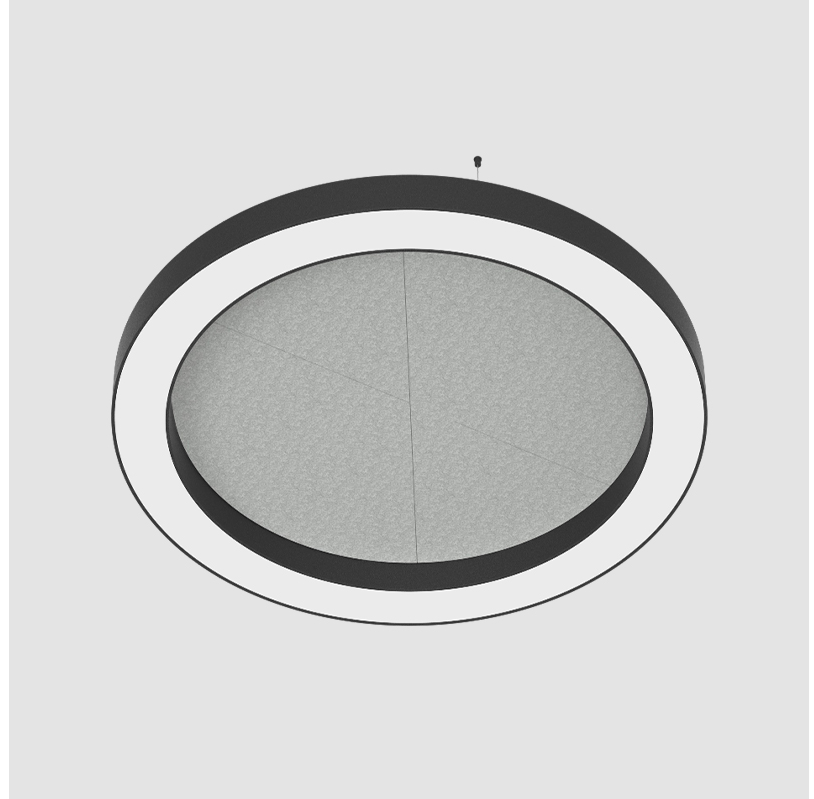

GENERAL

Series: Glorious Acoustic
Partner: Prolicht
Division: Architectural
Installation: Suspension
Product Type: Acoustic
Mounting Location: Ceiling
Light Distribution: Direct

PHYSICAL

Shape: Round
Diameter (mm): 950
Diameter (in): 37 ³/₈
Width (mm): 120
Width (in): 4 ³/₄
Diffuser: [PMMA - Opal / Micro-Prism](#)
Fixture Finish: [SSR / BKV / CWI / CRY / HAB / UFT / ITA / RUA / FTG / MYG / LOD / PUS / FRO / FUP / KIA / POP / BLS / SPG / MEY / GOH / CHC / COM / ABZ / JAG / OBR / MOS / ROR](#)
Acoustic Finish: [SFW / CYW / SEE / SYN / MTS / PMB / TTN / CYB / STO / DPE / BES / SHB / ARE / ANE / VRD / CRF](#)
Fixture Material: Aluminum
Primary Material: Acoustic
Cable Details: 2000mm / 78 3/4" or 6000mm / 236 1/4" Transparent Cable

ELECTRICAL

Lamp Type: LED (Zhaga Standard)
Input Wattage (W): 44
Total Output Wattage (W): 40
Dimming: [Tri-Mode (Non-Dimming and Phase Dimming (120Vac only) and 0-10V Dimming)](#)
Driver Included: Yes
Driver Location: Integrated
Driver Type: Constant Current - Universal
Driver Class: Class 2
Input Voltage (V): 120 - 277

LED

Color Temperature (°K): [2700 / 3000 / 3500 / 4000](#)
Max. Delivered Lumen (lm): 4947 / 5153 / 6051 / 5239
Nominal Lumen (lm): 5475 / 5946 / 6982 / 6045
CRI: >90 CRI
Lamp Life (hrs): 50000

OPTICAL

RATINGS AND CERTIFICATIONS

Certified By: CSA Certified to UL and CSA Standards
IP rating: IP20