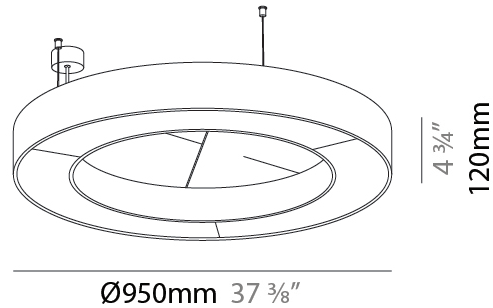

GENERAL

Series: Glorious Acoustic
Partner: Prolicht
Division: Architectural
Installation: Suspension
Product Type: Acoustic
Mounting Location: Ceiling
Light Distribution: Direct

PHYSICAL

Shape: Round
Diameter (mm): 950
Diameter (in): 37 ³/₈
Width (mm): 120
Width (in): 4 ³/₄
Diffuser: [PMMA - Opal / Micro-Prism](#)
Fixture Finish: [SSR / BKV / CWI / CRY / HAB / UFT / ITA / RUA / FTG / MYG / LOD / PUS / FRO / FUP / KIA / POP / BLS / SPG / MEY / GOH / CHC / COM / ABZ / JAG / OBR / MOS / ROR](#)
Acoustic Finish: [SFW / CYW / SEE / SYN / MTS / PMB / TTN / CYB / STO / DPE / BES / SHB / ARE / ANE / VRD / CRF](#)
Fixture Material: Aluminum
Primary Material: Acoustic
Cable Details: 2000mm / 78 3/4" or 6000mm / 236 1/4" Transparent Cable

ELECTRICAL

Lamp Type: LED (Zhaga Standard)
Input Wattage (W): 44
Total Output Wattage (W): 40
Dimming: [Tri-Mode (Non-Dimming and Phase Dimming (120Vac only) and 0-10V Dimming)](#)
Driver Included: Yes
Driver Location: Integrated
Driver Type: Constant Current - Universal
Driver Class: Class 2
Input Voltage (V): 120 - 277

LED

Color Temperature (°K): [2700 / 3000 / 3500 / 4000](#)
Max. Delivered Lumen (lm): 4947 / 5153 / 6051 / 5239
Nominal Lumen (lm): 5475 / 5946 / 6982 / 6045
CRI: >90 CRI
Lamp Life (hrs): 50000

OPTICAL

RATINGS AND CERTIFICATIONS

Certified By: CSA Certified to UL and CSA Standards
IP rating: IP20