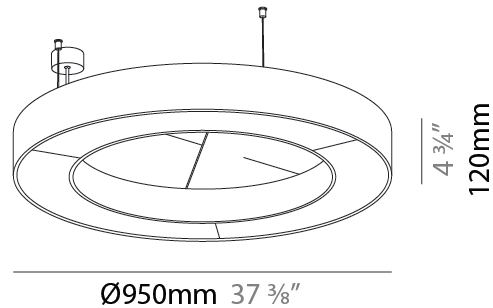

GENERAL

Series: Glorious Acoustic
Partner: Prolicht
Division: Architectural
Installation: Suspension
Product Type: Acoustic
Mounting Location: Ceiling
Light Distribution: Direct / Indirect

PHYSICAL

Shape: Round
Diameter (mm): 950
Diameter (in): 37 3/8"
Width (mm): 120
Width (in): 4 3/4"
Diffuser: [PMMA - Opal / Micro-Prism](#)
Fixture Finish: [SSR / BKV / CWI / CRY / HAB / UFT / ITA / RUA / FTG / MYG / LOD / PUS / FRO / FUP / KIA / POP / BLS / SPG / MEY / GOH / CHC / COM / ABZ / JAG / OBR / MOS / ROR](#)
Acoustic Finish: [SFW / CYW / SEE / SYN / MTS / PMB / TTN / CYB / STO / DPE / BES / SHB / ARE / ANE / VRD / CRF](#)
Fixture Material: Aluminum
Primary Material: Acoustic
Cable Details: 2000mm / 78 3/4" or 6000mm / 236 1/4" Transparent Cable

ELECTRICAL

Lamp Type: LED (Zhaga Standard)
Input Wattage (W): 64
Total Output Wattage (W): 58.2
Dimming: [Tri-Mode (Non-Dimming and Phase Dimming (120Vac only) and 0-10V Dimming)](#)
Driver Included: Yes
Driver Location: Integrated
Driver Type: Constant Current - Universal
Driver Class: Class 2
Input Voltage (V): 120 - 277

LED

[Color Temperature (°K): 2700 / 3000 / 3500 / 4000](#)
Max. Delivered Lumen (lm): Max 7331
Nominal Lumen (lm): Max 9535
CRI: >90 CRI
Lamp Life (hrs): 50000

OPTICAL

RATINGS AND CERTIFICATIONS

Certified By: CSA Certified to UL and CSA Standards
IP rating: IP20